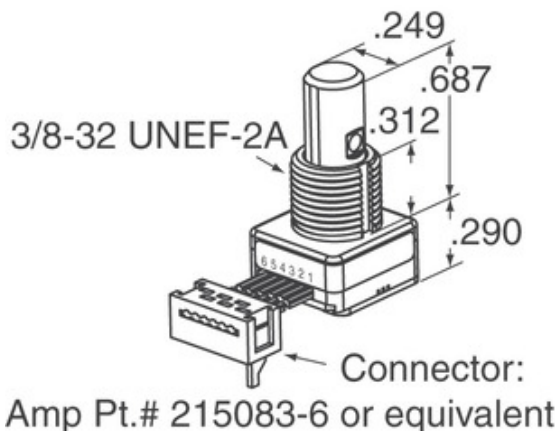

Grayhill, Inc.

62S11-M5-020CH

Tau Wae:

62S11-M5-020CH

Kaihanga / Waitohu:

Grayhill, Inc.

Whakaahuatanga hua

ROTARY ENCODER OPTICAL 32PPR

Ngā Rauemi:

[62S11-M5-020CH.pdf](#)

RoHS Tūnga

Whakahaerehia te kore utu / RoHS

Tuhinga mai i

Hong Kong

Te Ara Tuhi

DHL/Fedex/TNT/UPS/EMS

TONO MO TE WHAKAHUA

Ko te whakaahua he tohu. Tirohia nga korero mo nga taipitopito hua.

Ngā whakaaturanga o 62S11-M5-020CH

TAU WAE	62S11-M5-020CH
KAIHANGA	Grayhill, Inc.
WHAKAAHUATANGA	ROTARY ENCODER OPTICAL 32PPR
WHAKAHAERE TOKO WHAKAHAERE / ROHS TŪNGA	Whakahaerehia te kore utu / RoHS
PEPA RARAUNGA	62S11-M5-020CH.pdf
TUHINGA O MUA	5V
KĀHUA WHAKAMUTUNGA	Cable with Connector
RAUPAPA	62S
KO TE ROTATIONAL LIFE (CYCLES MIN)	1M
PULSES IA REVOLUTION	32
MOMO PUTANGA	Quadrature (Incremental)
ĒTAHI INGOA	62S11M5020CH
WHAKATAKOTORANGA	Vertical
MOMO TAE	Panel Mount
TAUMATA WHAKAARO MOE (MSL)	1 (Unlimited)
TE TAE KAITUKU TAEKE	8 Weeks
WHAKAHAERE TOKO WHAKAHAERE / ROHS TŪNGA	Lead free / RoHS Compliant
MOMO KUPUTUHI	Optical
TUHINGA	Yes
HANGAIA KI TE WHAKAWHITI	Yes
MOMO KAIHOKO	1/4" Dia Flatted End

Ngā tūtohu e hāngai ana

Grayhill, Inc. 62S11-M5-020CH	Kaitoha 62S11-M5-020CH	Kaiwhakarato 62S11-M5-020CH
Utu 62S11-M5-020CH	Pikitia 62S11-M5-020CH	Whakaahua 62S11-M5-020CH
62S11-M5-020CH Pepa Raraunga PDF	62S11-M5-020CH Tango Whakahoki	Tapunga 62S11-M5-020CH
Hokona 62S11-M5-020CH	Hokona 62S11-M5-020CH	Hokona Grayhill, Inc. 62S11-M5-020CH
Grayhill, Inc. 62S11-M5-020CH	Kaiwhakarato Grayhill, Inc.	Kaitoha Kaatawhai Grayhill, Inc.
Grayhill, Inc. 62S11-M5-020CH	Grayhill Inc. 62S11-M5-020CH	

Ngā Hua e hāngai ana

62S11-M5-040C Kaihanga: Grayhill, Inc. Whakaahuatanga: ROTARY ENCODER OPTICAL 32PPR I roto i te taonga: Out stock RFQ	62S11-M5-020C Kaihanga: Grayhill, Inc. Whakaahuatanga: ROTARY ENCODER OPT 32PPR 2" CBL I roto i te taonga: Out stock RFQ
62S11-M0-PV Kaihanga: Grayhill, Inc. Whakaahuatanga: ROTARY ENCODER OPTICAL 32PPR I roto i te taonga: Out stock RFQ	62S11-M5-030CH Kaihanga: Grayhill, Inc. Whakaahuatanga: ROTARY ENCODER OPTICAL 32PPR I roto i te taonga: Out stock RFQ
62S11-M0-200S Kaihanga: Grayhill, Inc. Whakaahuatanga: ROTARY ENCODER OPTICAL 32PPR I roto i te taonga: Out stock RFQ	62S11-M5-050C Kaihanga: Grayhill, Inc. Whakaahuatanga: ROTARY ENCODER OPT 32PPR 5" CBL I roto i te taonga: 558 pcs RFQ
62S11-M5-030C Kaihanga: Grayhill, Inc. Whakaahuatanga: ROTARY ENCODER OPTICAL 32PPR I roto i te taonga: Out stock RFQ	62S11-M0-210SH Kaihanga: Grayhill, Inc. Whakaahuatanga: ROTARY ENCODER OPT 32PPR 20" CBL I roto i te taonga: Out stock RFQ
62S11-M5-020S Kaihanga: Grayhill, Inc. Whakaahuatanga: ROTARY ENCODER OPTICAL 32PPR I roto i te taonga: Out stock RFQ	62S11-M5-020SH Kaihanga: Grayhill, Inc. Whakaahuatanga: ROTARY ENCODER OPT 32PPR 2" CBL I roto i te taonga: Out stock RFQ
62S11-M0-P Kaihanga: Grayhill, Inc. Whakaahuatanga: ROTARY ENCODER OPTICAL 32PPR I roto i te taonga: Out stock RFQ	62S11-M0-PH Kaihanga: Grayhill, Inc. Whakaahuatanga: ROTARY ENCODER OPTICAL 32PPR I roto i te taonga: Out stock RFQ

Manaakitanga © 2020 Kaihoko Motuhake o nga Huinga Tiko - Ocean-Components.com

Ī-mēra: Info@Ocean-Components.com