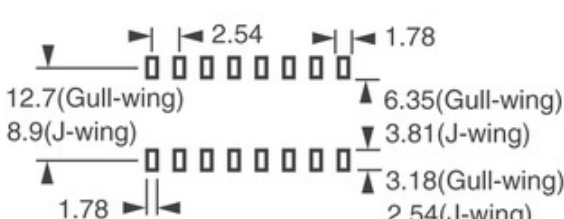

Grayhill, Inc.

90HBW06RT

Tau Wae: 90HBW06RT

Kaihanga / Waitohu: Grayhill, Inc.

Ngā Rauemi: 90HBW06RT.pdf

RoHS Tūnga: Whakahaerehia te kore utu / RoHS

Tuhinga mai i: Hong Kong

Te Ara Tuhi: DHL/Fedex/TNT/UPS/EMS

TONO MO TE WHAKAHUA

Ko te whakaahua he tohu. Tirohia nga korero mo nga taipitopito hua.

Ngā whakaaturanga o 90HBW06RT

TAU WAE	90HBW06RT
KAIHANGA	Grayhill, Inc.
WHAKAAHUATANGA	SWITCH SLIDE DIP SPST 25MA 24V
WHAKAHAERE TOKO WHAKAHAERE / ROHS TŪNGA	Whakahaerehia te kore utu / RoHS
PEPA RARAUNGA	90HBW06RT.pdf
HE WAATEA	No
TE WHAKATAU NGAOHIKO	24VDC
KĀHUA WHAKAMUTUNGA	Gull Wing
RAUPAPA	90HB
PANA	0.100" (2.54mm), Full
PACKAGING	Tape & Reel (TR)
TAE MAHI	-40°C ~ 85°C
TAU O NGA TAURANGA	6
MOMO TAE	Surface Mount
TAUMATA WHAKAARO MOE (MSL)	3 (168 Hours)
TE MAHI MOMO	2,000 Cycles
TE TAE KAITUKU TAEKE	12 Weeks
TE ROA	0.670" (17.02mm)
WHAKAHAERE TOKO WHAKAHAERE / ROHS TŪNGA	Lead free / RoHS Compliant
TEITEI I RUNGA I TE POARI	0.190" (4.83mm)
NGĀ ĀHUATANGA	-
TE ORANGA RAWA	2,000 Cycles
WHAKAAHUATANGA TAIPITOPITO	Dip Switch SPST 6 Position Surface Mount Slide (Standard) Actuator 25mA 24VDC
WHAKATAURANGA ONAMATA	25mA
WHAKAAETANGA MEA	Copper Alloy
WHAKAUTU WHAKAMUTUNGA	Gold
TAKAHANGA	SPST
RAUEMI ARA	Thermoplastic
MOMO KAIHOKO	Slide (Standard)
TAUMATA MAHI	Flush, Recessed

Ngā tūtohu e hāngai ana

Grayhill, Inc. 90HBW06RT	Kaitoha 90HBW06RT	Kaiwhakarato 90HBW06RT
Utu 90HBW06RT	Pikitia 90HBW06RT	Whakaahua 90HBW06RT
90HBW06RT Pepa Raraunga PDF	90HBW06RT Tango Whakahoki	Tapunga 90HBW06RT
Hokona 90HBW06RT	Hokona 90HBW06RT	Hokona Grayhill, Inc. 90HBW06RT
Grayhill, Inc. 90HBW06RT	Kaiwhakarato Grayhill, Inc.	Kaitoha Kaatawhai Grayhill, Inc.
Grayhill, Inc. 90HBW06RT	Grayhill Inc. 90HBW06RT	

Ngā Hua e hāngai ana

90HBW07P Kaihanga: Grayhill, Inc. Whakaahuatanga: SWITCH SLIDE DIP SPST 25MA 24V I roto i te taonga: Out stock RFQ	90HBW06PT Kaihanga: Grayhill, Inc. Whakaahuatanga: SWITCH SLIDE DIP SPST 25MA 24V I roto i te taonga: Out stock RFQ
90HBW06P Kaihanga: Grayhill, Inc. Whakaahuatanga: SWITCH SLIDE DIP SPST 25MA 24V I roto i te taonga: Out stock RFQ	90HBW06PRT Kaihanga: Grayhill, Inc. Whakaahuatanga: SWITCH SLIDE DIP SPST 25MA 24V I roto i te taonga: Out stock RFQ
90HBW07T Kaihanga: Grayhill, Inc. Whakaahuatanga: SWITCH SLIDE DIP SPST 25MA 24V I roto i te taonga: Out stock RFQ	90HBW05T Kaihanga: Grayhill, Inc. Whakaahuatanga: SWITCH SLIDE DIP SPST 25MA 24V I roto i te taonga: Out stock RFQ
90HBW08P Kaihanga: Grayhill, Inc. Whakaahuatanga: SWITCH SLIDE DIP SPST 25MA 24V I roto i te taonga: Out stock RFQ	90HBW06T Kaihanga: Grayhill, Inc. Whakaahuatanga: SWITCH SLIDE DIP SPST 25MA 24V I roto i te taonga: Out stock RFQ
90HBW05PT Kaihanga: Grayhill, Inc. Whakaahuatanga: SWITCH SLIDE DIP SPST 25MA 24V I roto i te taonga: Out stock RFQ	90HBW07PT Kaihanga: Grayhill, Inc. Whakaahuatanga: SWITCH SLIDE DIP SPST 25MA 24V I roto i te taonga: Out stock RFQ
90HBW07PRT Kaihanga: Grayhill, Inc. Whakaahuatanga: SWITCH SLIDE DIP SPST 25MA 24V I roto i te taonga: Out stock RFQ	90HBW05RT Kaihanga: Grayhill, Inc. Whakaahuatanga: SWITCH SLIDE DIP SPST LOW PROFIL I roto i te taonga: Out stock RFQ